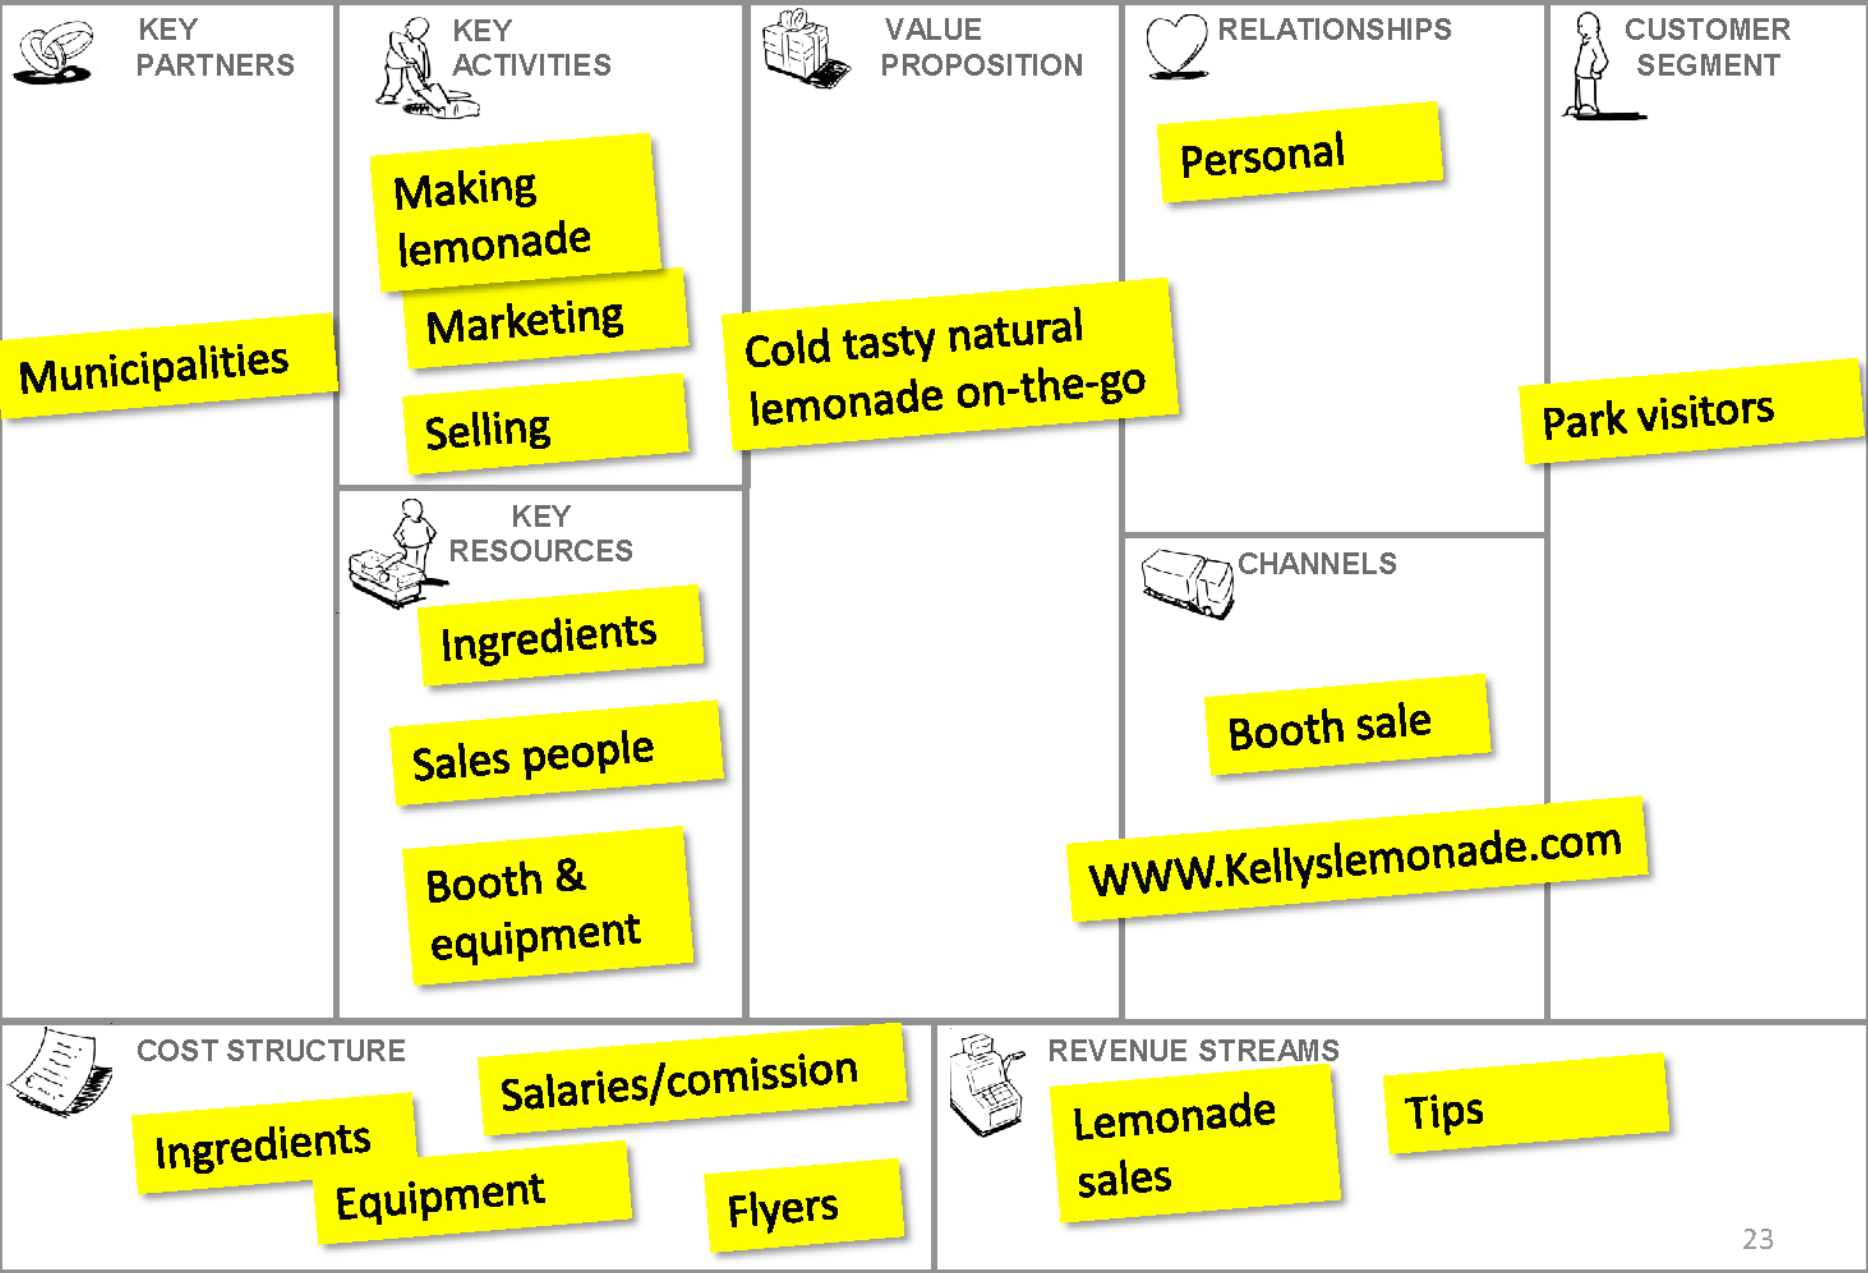

# Example 1

Refreshing lemonade to joggers  
at public parks

# Example 2

Affordable VOIP calls

# Kelly's Lemonade Stand: Refreshing Lemonade

## Example 4

The logo for Gillette, featuring the word "Gillette" in a bold, italicized, sans-serif font. The letters are black, and a registered trademark symbol (®) is located at the top right of the word.