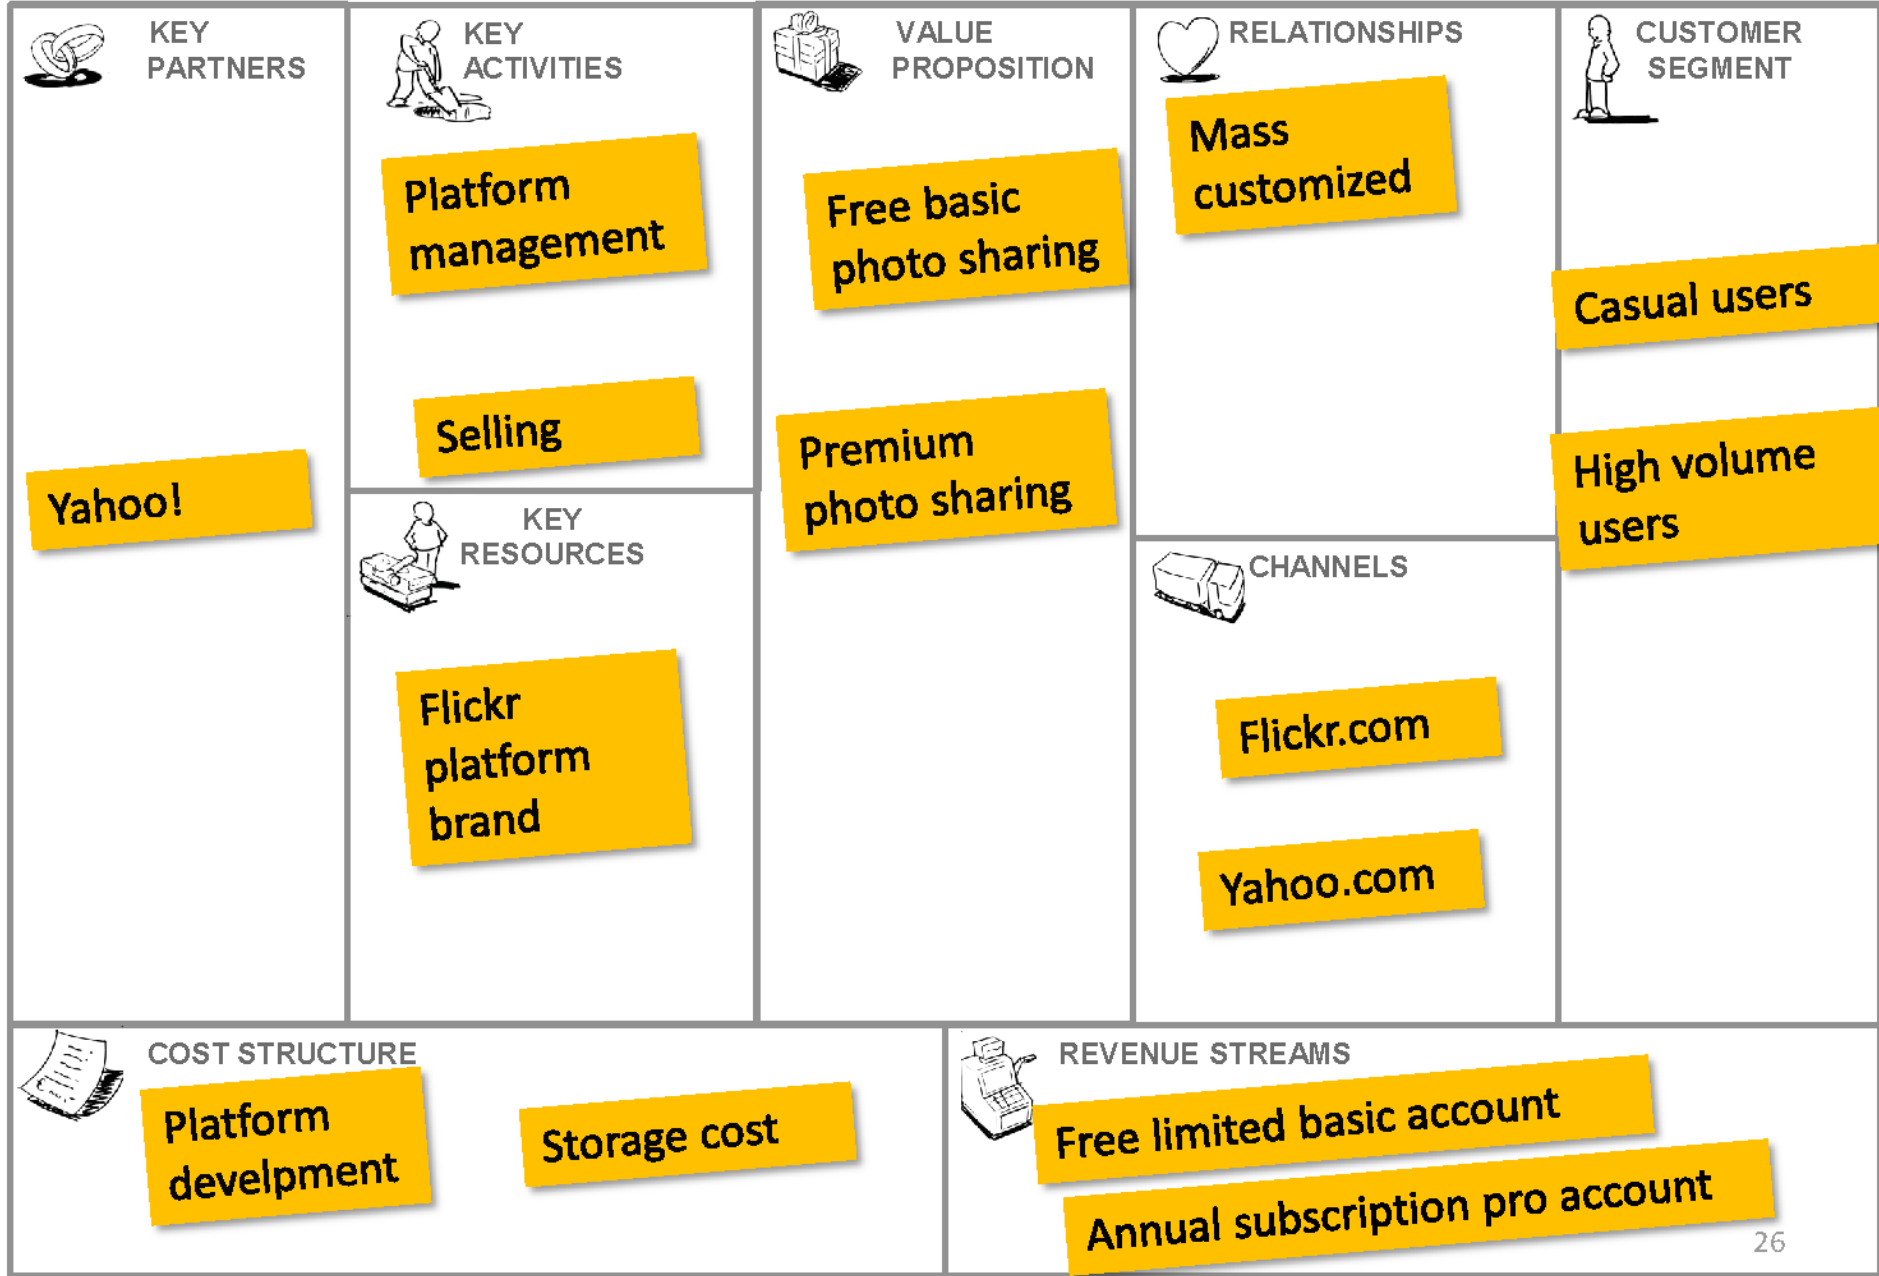

Flickr: Photo Sharing